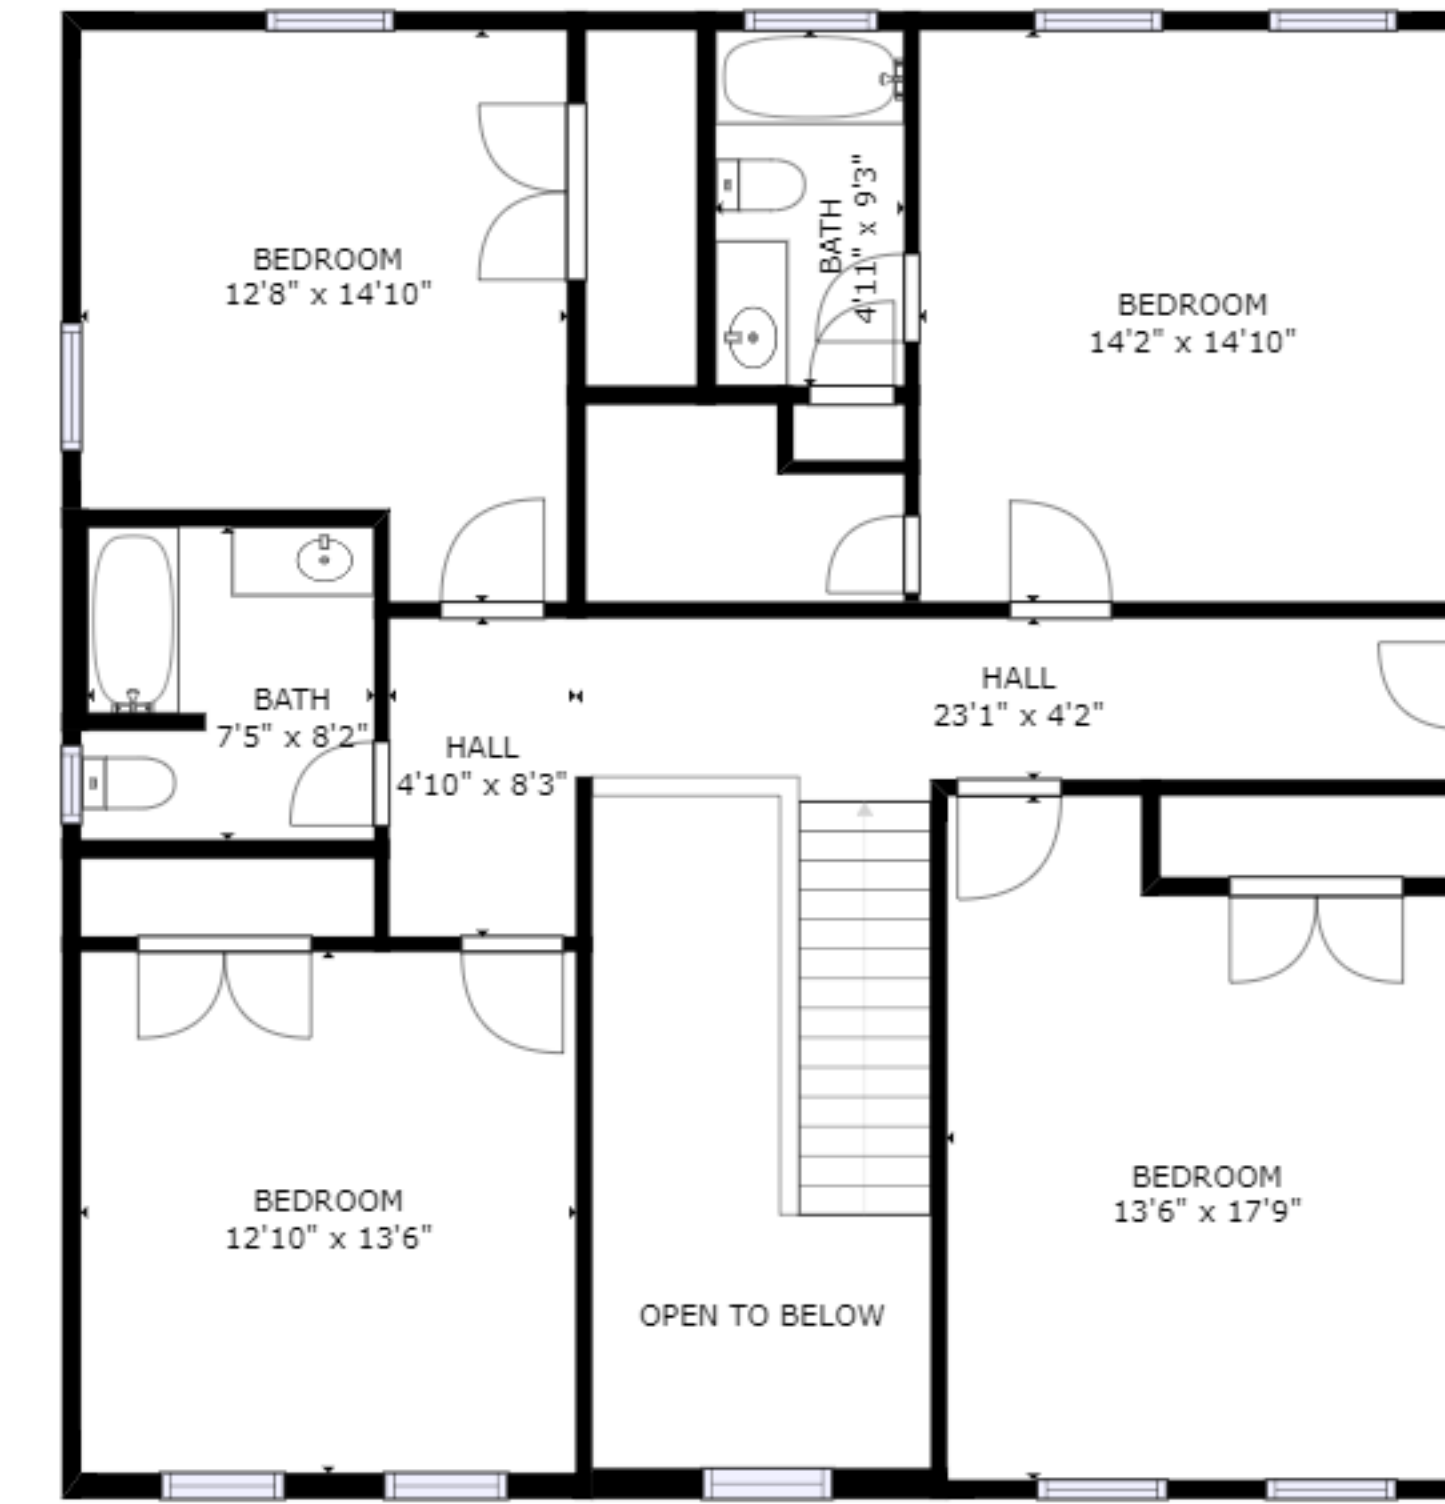

FLOOR 2

FLOOR 3

FLOOR 1

GROSS INTERNAL AREA  
 FLOOR 1: 2094 sq ft, FLOOR 2: 2204 sq ft  
 FLOOR 3: 1237 sq ft  
 TOTAL: 5535 sq ft

SIZES AND DIMENSIONS ARE APPROXIMATE, ACTUAL MAY VARY.